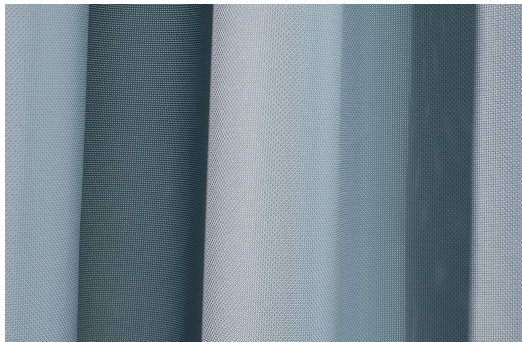

OUTDOOR CHICAGO

Semi-transparent, flame-retardant outdoor fabric; The curtain fabric for the contract sector was specially developed as outdoor sun and glare protection. Its flame-retardant properties make it a revolutionary new product within the sector of outdoor textiles. The fabric provides optimum colour-, light- and UV-fastness, repels water and is resistant to soiling by stains or mould. Can be used for functional outdoor and indoor shading.

Use:	Outdoor
Number of colours:	10
Special colours:	- from 400 m / 440 yds without surcharge.
Material:	100% Flameretardant polyester
Fabric width:	300 cm/118 inch/3.28 yard
Can be railroded:	Can be railroded
Weight:	290 g/m ²
Flame-retardant properties:	
Additional use:	 
Care:	    
Washing (length shrinkage):	0.5%
Light fastness:	7
Certificates / tests:	Fire Test DIN 4102 B1 Light transmission