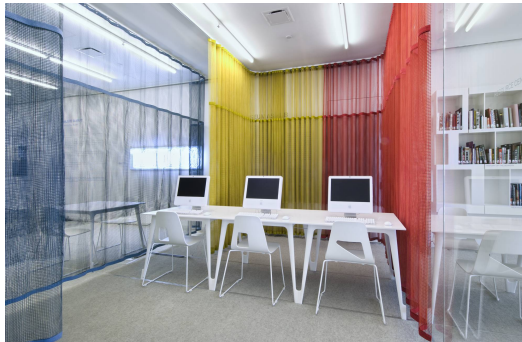

Washing (length shrinkage):	0.5%
Dry cleaning (length shrinkage):	1%
Light fastness:	5-6
Certificates / tests:	Fire Test DIN 4102 B1 Fire Test Japan

*all testing reports can be downloaded from our website under product details