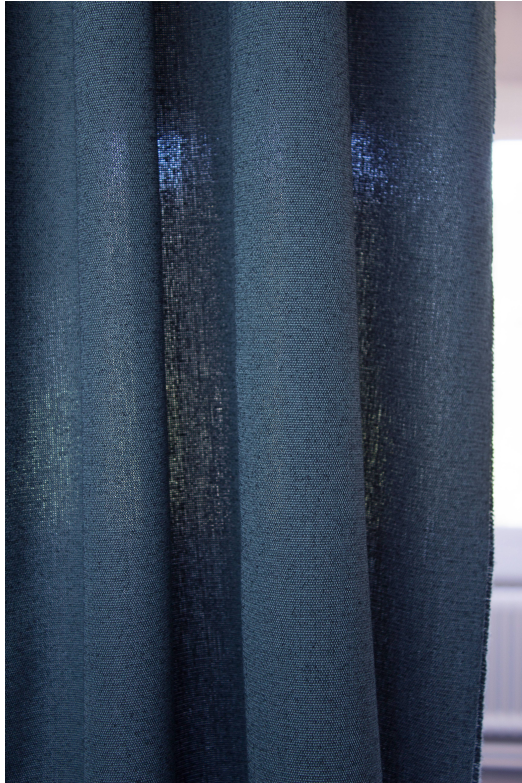

## LORD III - 300

Dense curtain fabric; Mottled basic article in Trevira CS and a width of 300 cm. Lord III captivates with a soft drape quality and a textured surface. The hardwearing fabric with good sound absorption can be used for curtaining and upholstery. Key neutral tones are now available in a width of 300 cm.

<b>Use:</b>	Dense curtain fabric
<b>Number of colours:</b>	7
<b>Special colours:</b>	- from 95 m / 100 yds without surcharge.
<b>Material:</b>	100% Flameretardant polyester (Trevira CS)
<b>Fabric width:</b>	300 cm/118 inch/3.28 yard
<b>Can be railroded:</b>	Can be railroded
<b>Weight:</b>	349 g/m <sup>2</sup>
<b>Flame-retardant properties:</b>	
<b>Additional use:</b>	 
<b>Care:</b>	
<b>Washing (length shrinkage):</b>	1%
<b>Dry cleaning (length shrinkage):</b>	1%
<b>Sound absorption:</b>	Alpha value 0.75
<b>Abrasion resistance:</b>	60'000 Martindale
<b>Pilling:</b>	4
<b>Light fastness:</b>	5-6
<b>Certificates / tests:</b>	Fire Test DIN 4102 B1 Fire Test Japan Fire Test Norm BS 5867 Sound absorption ISO 354 / ISO 11654 Flow resistance DIN EN 29053
	<small>*all testing reports can be downloaded from our website under product details</small>
<b>Special notes:</b>	- All colours from Lord III-150 cm can be supplied in a 300 cm wide width as customised specials.

## LORD III - 300

Col. 3104

Col. 3107

Col. 3108

Col. 3109

Col. 3159

Col. 3181

Col. 3182

## Product information

	Inherently flame retardant
	Width (cm)
	Can be railroded (only valid for curtains)
	Has to be railroded
	Must not be railroded
	Repeat in warp direction
	Repeat in weft direction
	Weight (g/m2)
	Yarn dyed
	Piece dyed
	Knitted
	Woven
	Warp print
	Screen print/burnout
	Metalized on one side
	Pearl reflex